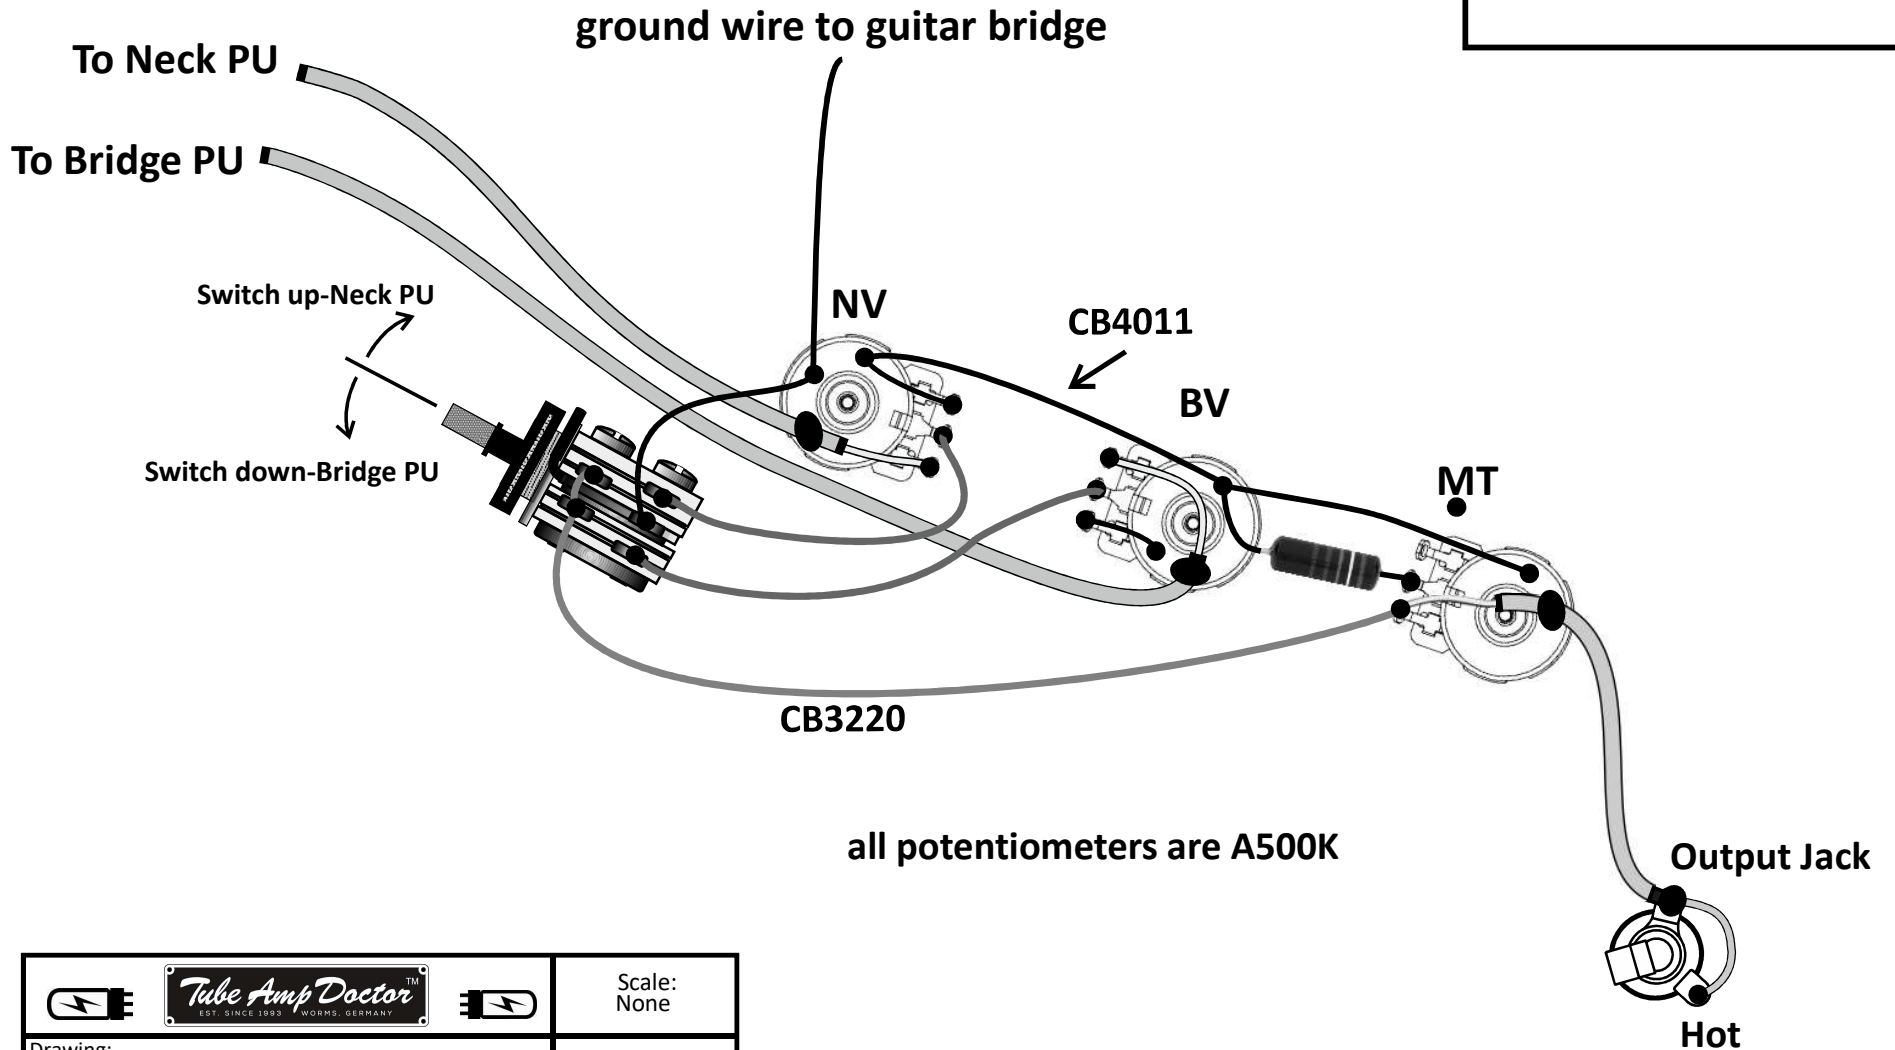

NV: neck volume
BV: bridge volume
MT: master tone

all potentiometers are A500K

			Scale: None
Drawing: WK-FV-BB		27.10.2023	