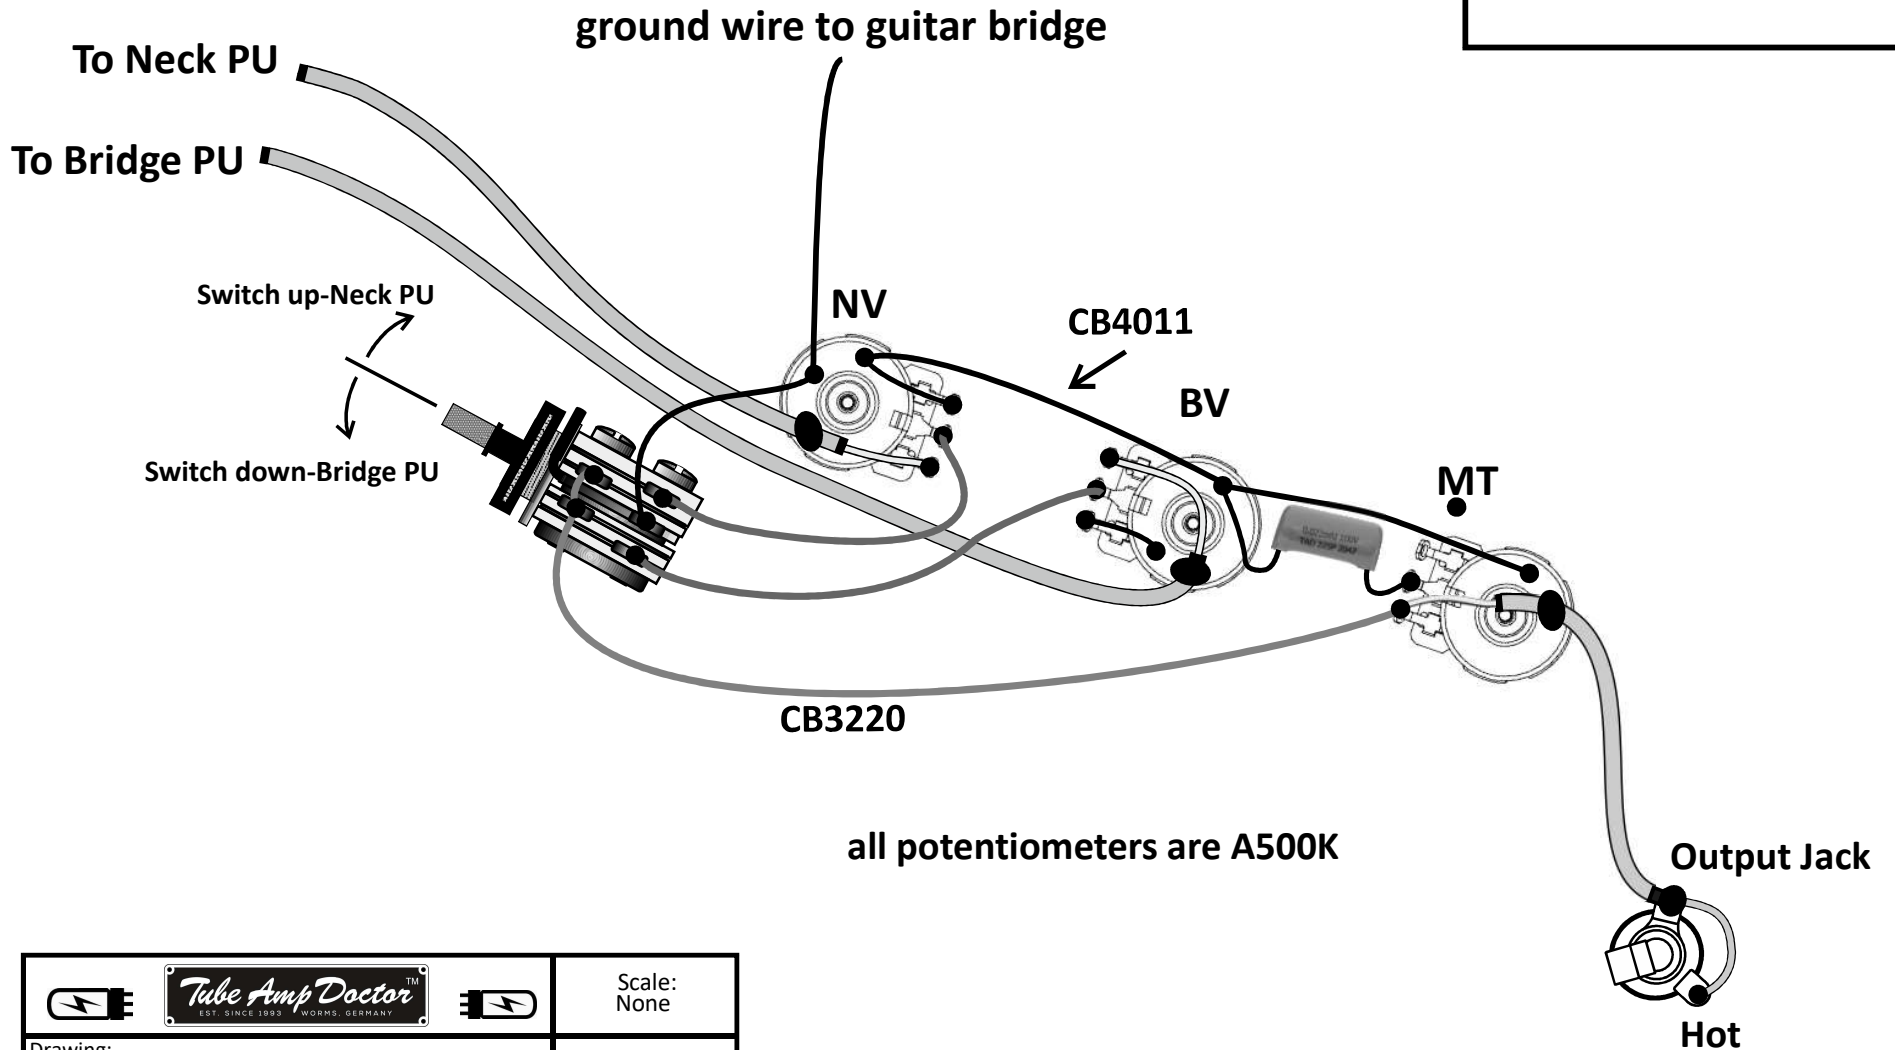

NV: neck volume
BV: bridge volume
MT: master tone

all potentiometers are A500K

			Scale: None
Drawing: WK-FV-ORD			31.10.2023