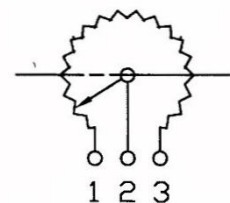

WASHER 2 PCS. t=0.4

MOUNTING SURFACE

P.C.B. MOUNTING DETAIL  
VIEWED FROM MOUNTING SIDE

● 300° ROTATION  
MONO UNIT

CIRCUIT