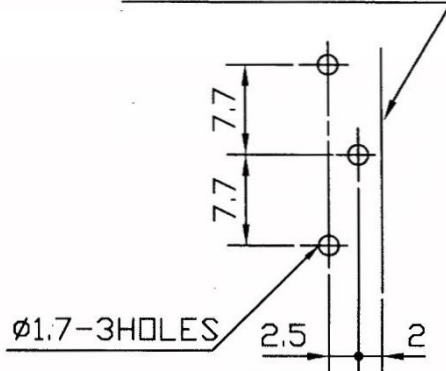

WASHER 2 PCS. t=0.4

MOUNTING SURFACE

P.C.B. MOUNTING DETAIL  
VIEWED FROM MOUNTING SIDE

● 300° ROTATION  
MONO UNIT

CIRCUIT