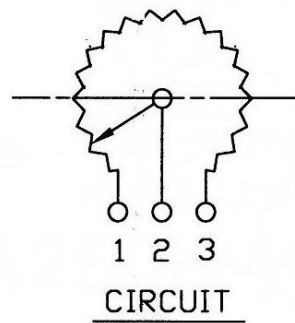

SHAFT SHOWN IN FULL C.C.W. POSITION

NUT 2 PC.

WASHER 2 PCS.

● 300° ROTATION MONO UNIT

Z-A250K-KN
Z-A500K-KN