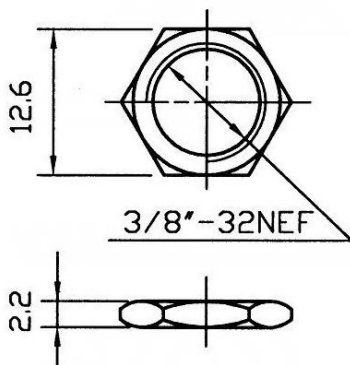

SHAFT SHOWN IN FULL C.C.W. POSITION

NUT 2 PC.

WASHER 2 PCS.

● 300° ROTATION MONO UNIT

Z-A250K-KN
Z-A500K-KN