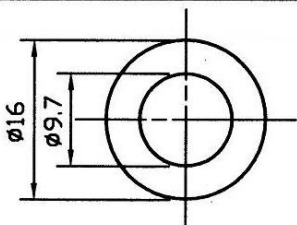

SHAFT SHOWN IN FULL C.C.W. POSITION

NUT 2 PC.

WASHER 2 PCS.

● 300° ROTATION MONO UNIT

Z-A250K-KN
Z-A500K-KN