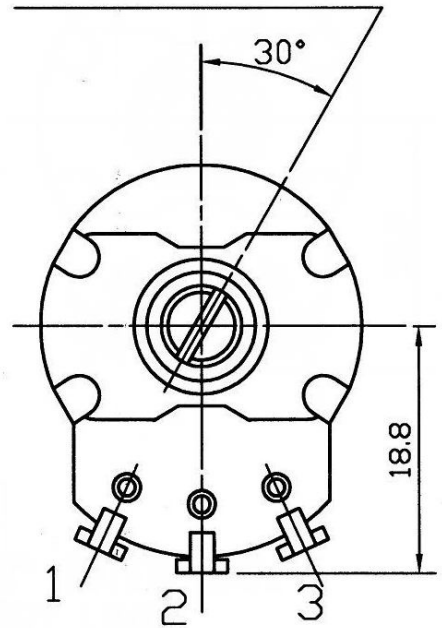

SHAFT SHOWN IN FULL C.C.W. POSITION

NUT 2 PC.

WASHER 2 PCS.

● 300° ROTATION MONO UNIT

Z-A250K-KN
Z-A500K-KN