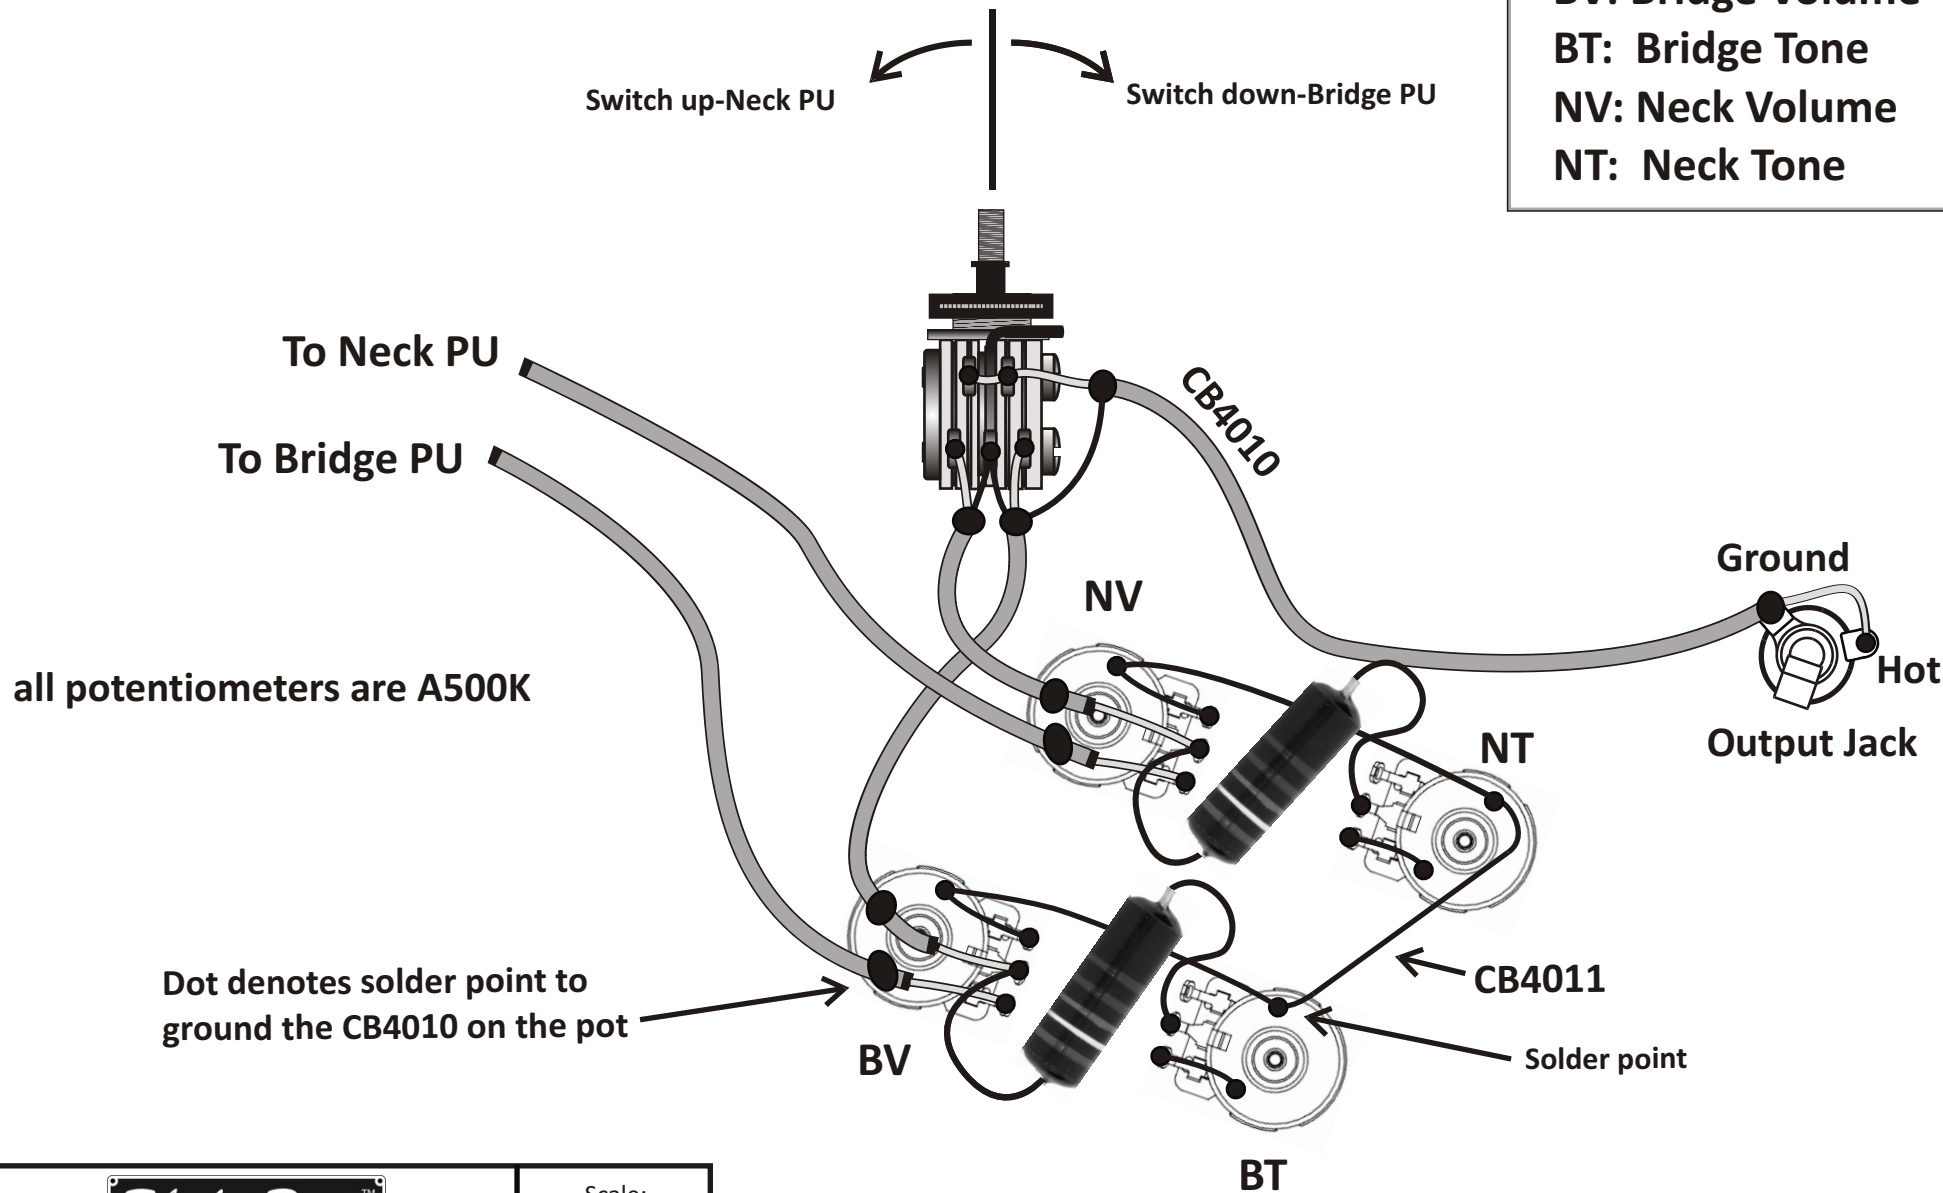

BV: Bridge Volume
BT: Bridge Tone
NV: Neck Volume
NT: Neck Tone

			Scale: None
Drawing: WK-ES335-BB		24.02.2021	